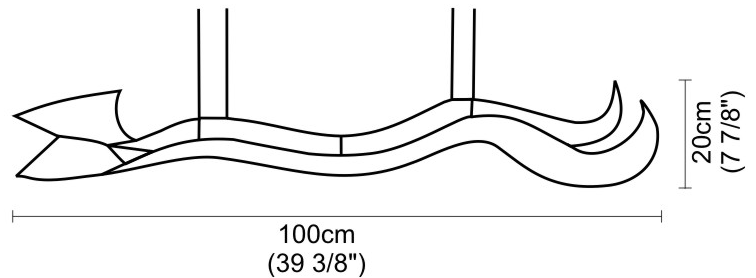

TEMPO PERSO SUSPENSION

D131229-

base number   Finish
Options

1. To build a product code in our configurator select the specify button on the base model # product page
2. To build a manual product code on this datasheet choose from the options listed below in blue font and add the suffix to the base model #

GENERAL

Series: Tempo Perso
Partner: Knikerboker
Division: Design
Installation: Suspension
Product Type: Pendant
Mounting Location: Ceiling
Light Distribution: Indirect

PHYSICAL

Shape: Curves
Length (mm): 1000
Length (in): 39 3/8
Height (mm): 200
Height (in): 7 7/8
Fixture Finish: EWH / EBK / MAN / COF / PRD / SLF / GLF / CLF / BRL / EWS / EWG / EWC / EWR / EBS / EBG / EBC / EBC / EBB / MAS / MAD / MAC / MAB / COS / CGO / CCL / CBL / PRS / PRG / PRC / PRB
Fixture Material: Aluminum
Cable Details: 4 Steel Cables 2000mm / 78 3/4" - Silicon Cable 2000mm / 78 3/4"

ELECTRICAL

Lamp Type: LED
Total Output Wattage (W): 20
Dimming: Tri-Mode (Non-Dimming and Phase Dimming (120Vac only) and 0-10V Dimming)
Driver Included: Yes
Driver Location: Integrated
Driver Type: Constant Current - Universal
Driver Class: Class 2
Input Voltage (V): 120 - 277
Constant Current (MA): 250
Upon Request: 0-10Vdc dimming / Phase dimming @120Vac / 277Vac

LED

Number of LEDs: 2
Color Temperature (°K): 3000
Max. Delivered Lumen (lm): 2200
CRI: >85 CRI
Lamp Life (hrs): 50000

OPTICAL

RATINGS AND CERTIFICATIONS

Certified By: CSA Certified to UL and CSA Standards
IP rating: IP20